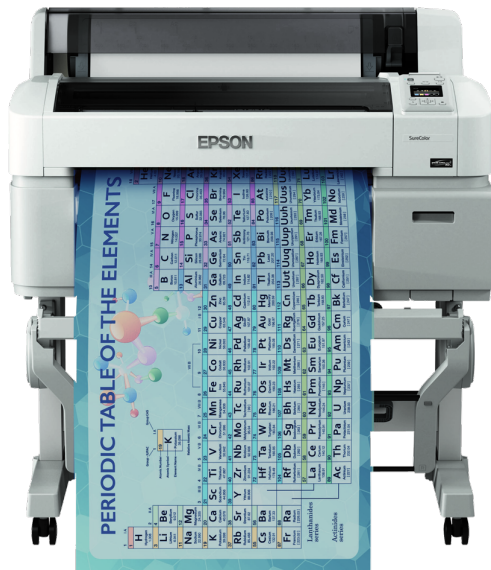

# SureColor SC-T3200-PS

DATASHEET / BROCHURE

A highly productive 24-inch printer that combines performance, quality and value to save you time and money

The SureColor SC-T3200 maximises performance in busy graphics, CAD and GIS production environments. Powerful image processing and a fast print speed meet the market's need for maximum productivity and flexibility. Epson's PrecisionCore TFP printheads do not need replacing and, together with UltraChrome XD ink, deliver the highest level of performance, value and versatile media support.

## Ideal for graphics, CAD and GIS

The SureColor SC-T3200 is one of the SureColor SC-T series of high-speed, four-colour large-format printers, designed to produce a wide range of high-quality graphics, CAD and GIS applications in design, commercial print, copy shop, architecture, building, engineering, retail and education environments.

## Highly productive

To maximise productivity, the SureColor SC-T3200 features 1GB of RAM for ultra-fast image processing, and an optional 320GB HDD for job caching and recall. Optional PostScript support with dual 1.6GHz CPUs enables printing of large data-rich files quickly and directly from leading design and CAD programs. And the SureColor SC-T3200 is fast — outputting an A1 print takes just 28 seconds.

## Compact, quiet and easy to use

With its sleek styling, compact footprint, low noise levels and front operation, the SureColor SC-T3200 is designed to fit easily into an office environment.