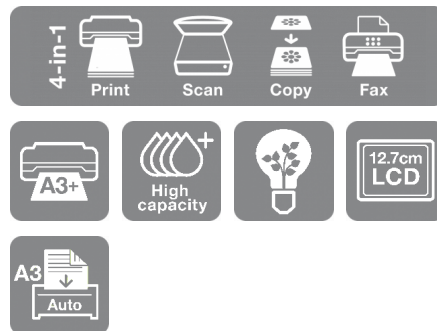

Super high yield printing

Thanks to our unique RIPS technology, print up to 86,000 pages in mono or 50,000 in colour without changing the ink supplies.¹ This means there is less need for user intervention, increasing productivity and reducing waste consumption.

Improved Automatic Document Feeder (ADF)

Our ADF provides market-leading thin paper support, with a compact, robust design and improved scanning speed and quality.

Enhance functionality with in-house (EDA, EPA) and third party solutions (OP)

Seamlessly integrate the WF-C879R series into security and compliancy rules, and regulations without the burden of maintaining a server system.

DATASHEET / BROCHURE

KEY FEATURES

- **High ink yield**
Print 86,000 pages in mono or 50,000 in colour without changing supplies¹
- **Less waste**
With high capacity ink packs, reduce the need for supplies and reduce waste
- **Low power consumption**
Epson's Heat-Free technology uses no heat, reducing energy consumption
- **Powerful scanning capability**
Thin paper support and improved scanning quality
- **Works with Epson Remote Services**
Cloud-based, advanced diagnosis of Epson printers and MFPs