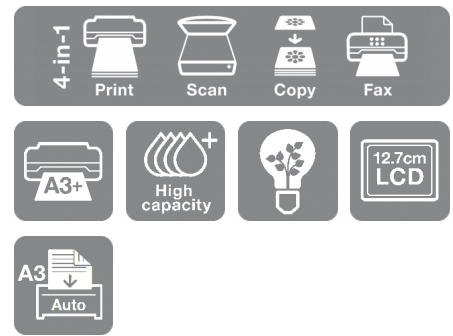

WorkForce Pro WF-C879RDFW Series

DATASHEET / BROCHURE

Print up to 86,000 pages in mono and 50,000 pages in colour without interruption, thanks to super high-yield ink packs¹

With Epson's WorkForce Pro RIPS WF-C879R, enjoy uninterrupted printing of up to 86,000 pages in mono and 50,000 in colour without changing supplies¹. This ultra-reliable inkjet multifunction printer incorporates our ground-breaking Replaceable Ink Pack System (RIPS) technology offering low user intervention, less waste and low energy consumption.

Super high yield printing

Thanks to our unique RIPS technology, print up to 86,000 pages in mono or 50,000 in colour without changing the ink supplies.¹ This means there is less need for user intervention, increasing productivity and reducing waste consumption.